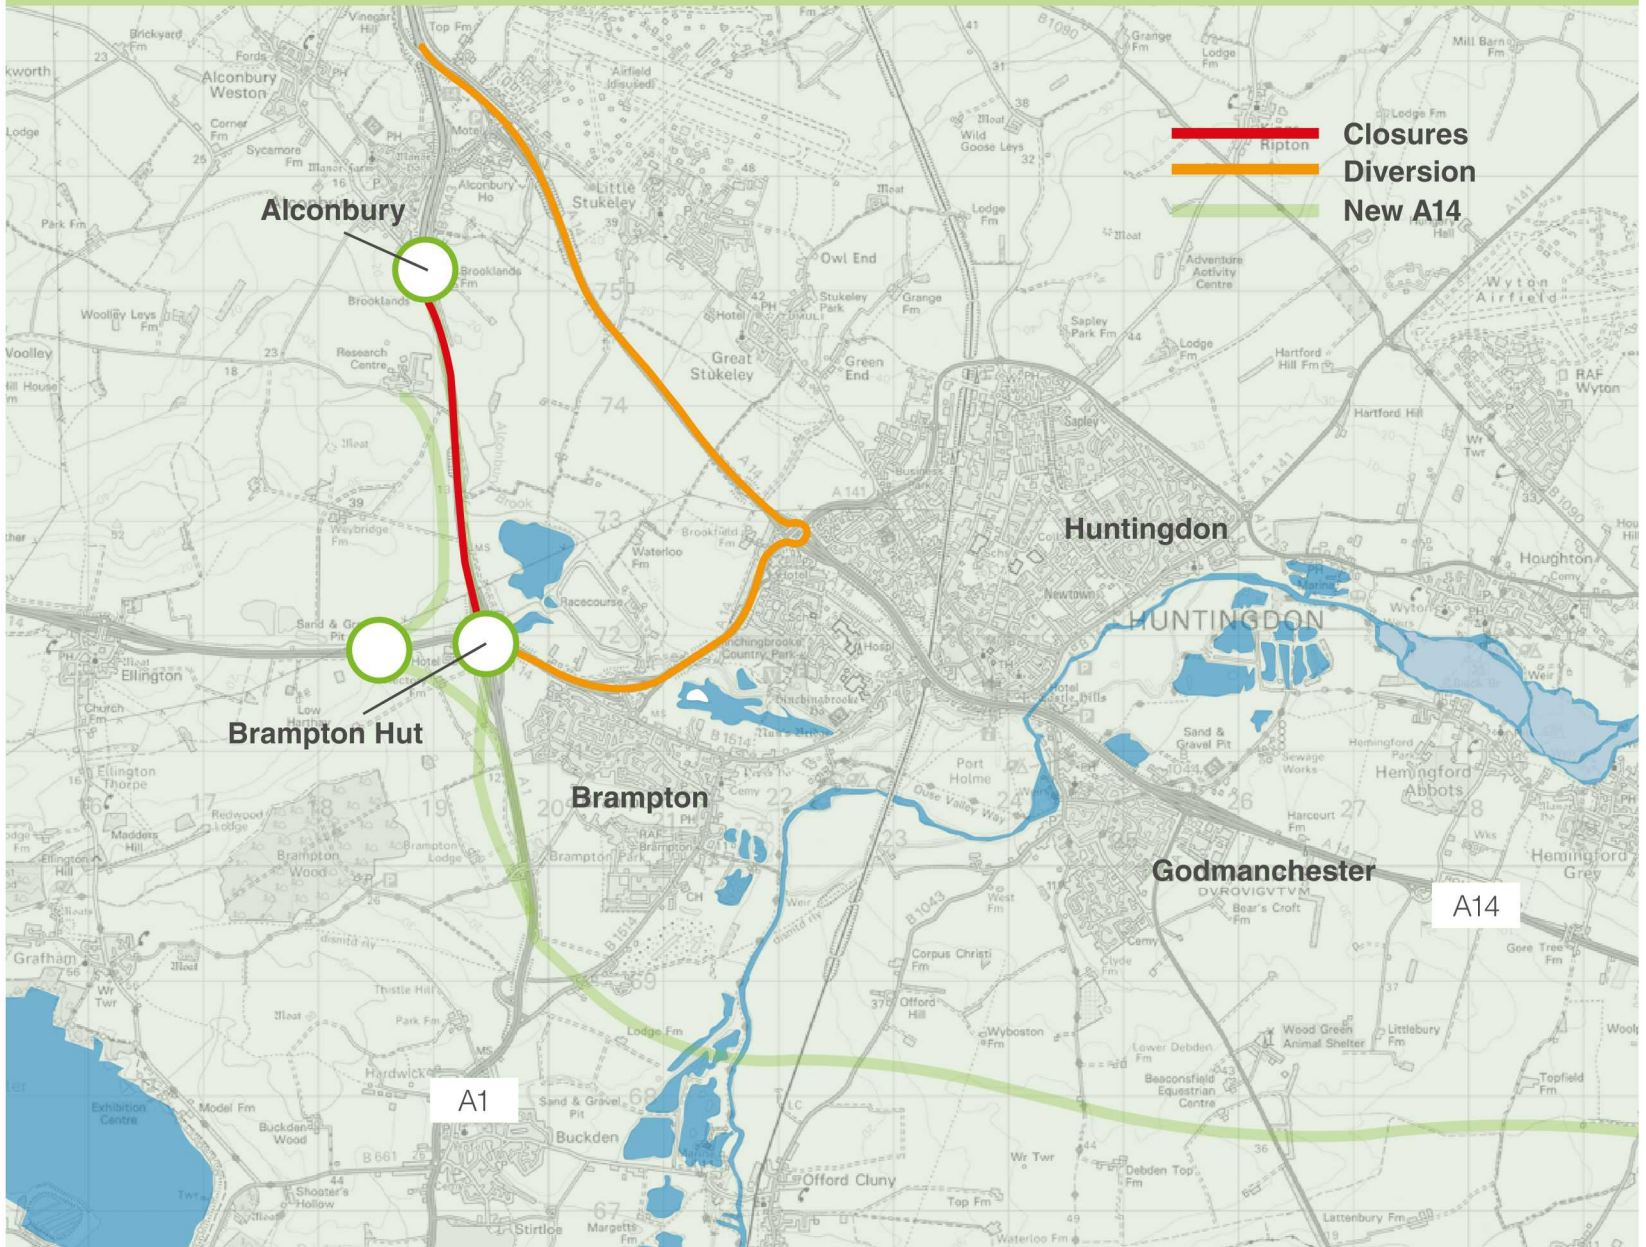

A14 Cambridge to Huntingdon improvement scheme

Diversion for A14 closures between Brampton and Alconbury

The scheme will:

- combat congestion, making the A14 more reliable and providing capacity for future growth
- unlock economic growth, both regionally and nationally
- improve local connectivity
- improve safety for road-users and the community
- leave a positive legacy in Cambridgeshire